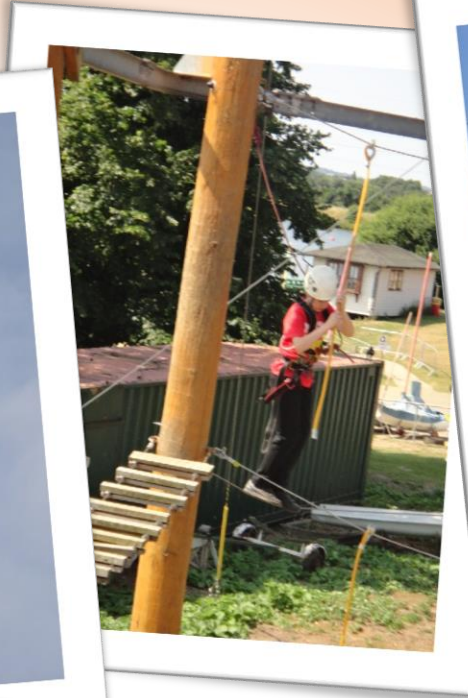

WATERSPORTS

KAYAKING

Kata Kanu

WOBBLY BOARDING

JET SKI RIDES

OPEN CANOEING

SAILING

RAFT BUILDING

ORIENTEERING

RIFLE SHOOTING

ALL TERRAIN BOAT

TEAM GAMES

TUNNELLING

POND CROSS

BUSHCRAFT

LASER TAG

ABSEILING

HIGH ROPES AERIAL Wa

CRATE STACK

JACOB'S LADDER

PAMPER POLE

ZIP WIRE

MAPLE LODGE

ROOMS SLEEP 6 WITH 3 BUNK BEDS